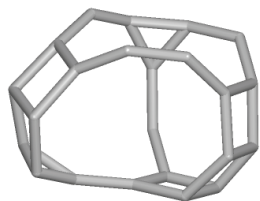

PUN *Pbcn*

[3².4⁵.8.10³]

5 9 7 1

TILES

Face symbol:

[3².4⁵.8.10³]

V, E, F:

(23, 32, 11)

Symmetry:

1

Wyckoff:

8*d*

Label:

t-pun*

TILING